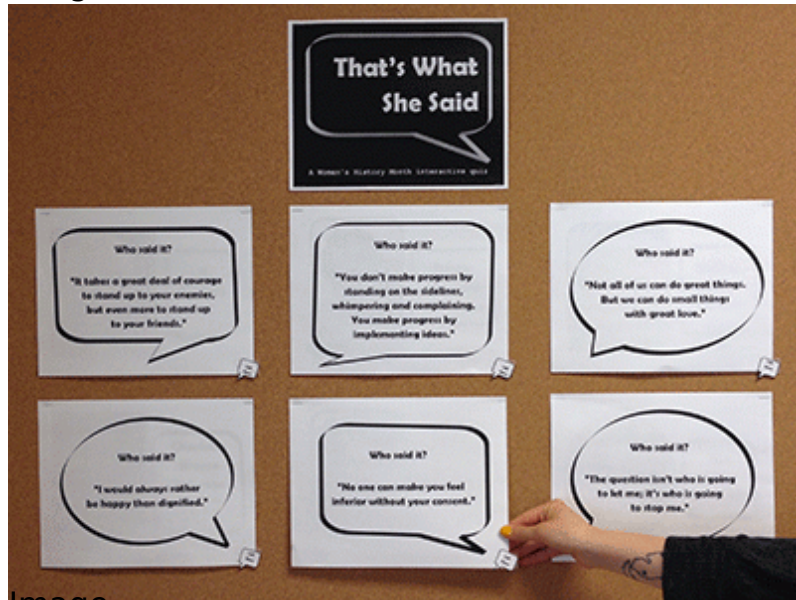

That's What She Said (Display)

[Sacramento Public Library](#)

Young Adult

|

Adults

|

Intergenerational

That's What She Said (Display)

Jun 25, 2015

Free

□□

Byline

Jennifer Hall, Teen & Adult Services Librarian, Sacramento (Calif.) Public Library

In observance of Women's History Month in March, I created an interactive display that featured quotes by notable women, accompanied by images of each. The user would read the quote and try to guess who said it. To check their answers, the user lifted the sheet of paper to see the name of the woman, her image and her birth and

death dates (when applicable).

Program Execution

Image

Image

The pieces (located under "Attachments" at right)

- Fact sheet: Key matching authors to quotes, used as a point of reference for the person creating the display
- Quotes: Print one per page
- Author images/info: Print one per page

How to assemble

1. Using the Fact Sheet as your guide, match the corresponding quotes and images together (e.g., "No one can make you feel inferior without your consent" quote page with the Eleanor Roosevelt image page).
2. Fasten each pair of quotes and photo pages to your display. (Note: I would recommend first stapling the upper left and right corners of both sheets to the board, then stapling just the bottom corners of the bottom sheet to the board.)
3. Affix the "Lift Here" tabs, found on page 17 of the Quotes document, to the lower-right corner of the quote sheets. (Note: This is optional. I did this by cutting out each "Lift Here" icon and securing it to the top sheets with a little scotch tape. I found that the scotch tape provided an easy way to lift the top sheet.)
4. The "That's What She Said" title page can be found on page 1 of the Quotes document.